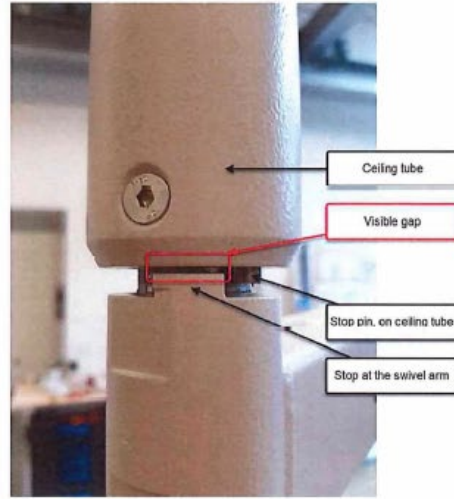

The investigation showed that one of three elements which ensure reliable fixation over time between the ceiling tube and the swivel arm, was missing. A missing element leads to mechanical clearance in the solution. If the display mount is moved frequently and with force against the stop, the system may deteriorate internally. The remaining elements may lose their function leading to a disengagement of the swivel arm from the ceiling tube. This may lead to the swivel arm display mount falling which could result in injury.

...

2. Check whether there is a gap between the ceiling tube and the stop at the swivel arm:

No gap, system is not affected - **OK**

Visible gap, system is affected - **NOT OK**

3. Please contact Draeger by using the attached Reply and Order Card. If your system is affected, we will contact you and ensure the system is repaired free of charge. Depending on the condition of the stops, it may be necessary to replace parts of the installation. Therefore, we ask you to inform us within the Reply and Order Card if there is already mechanical wear in the area of the stop pin or stop of the swivel arm.